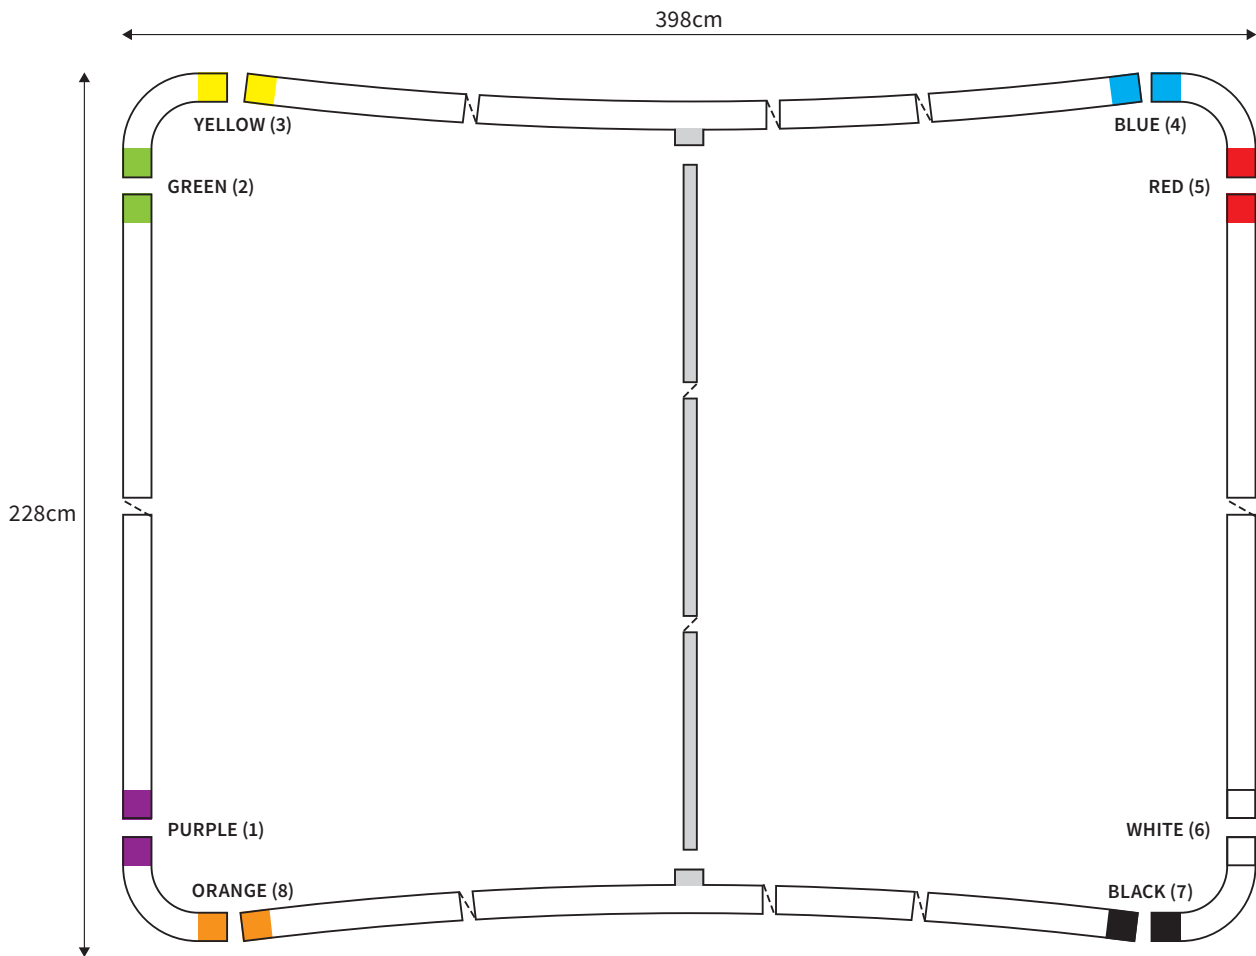

MANUAL

SHAPE CURVED
WIDTH 398cm
HEIGHT 228cm

| PARTS LIST | | | | | |
|---|----|----------------------------|---|----|--------------------------|
|  | 4x | CORNER |  | 2x | TUBE VERTICAL (ø 34mm) |
|  | 2x | TUBE HORIZONTAL (ø 34mm) |  | 1x | TUBE SUPPORT (ø 24mm) |